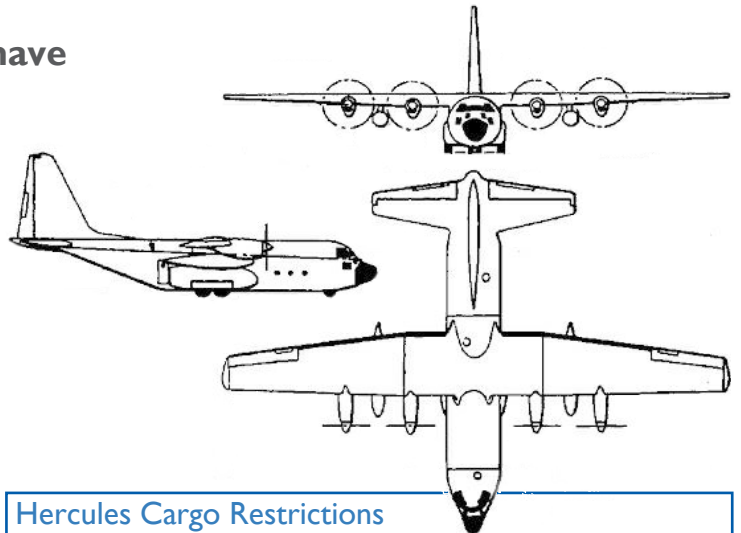

Amazon Hercules Cases

Amazon Hercules Cases

Tough Cases designed for Hercules C-130 Pallets

Tough and spacious Amazon cases have been specially designed for use with 463L C-130 Hercules Pallets.

Available in two sizes in rotomolded polyethylene these secure containers nest perfectly and fit the exact dimensions of the pallets to give you maximum storage space.

Hercules Cargo Restrictions

The table shows Hercules height and weight restrictions with the equivalent Amazon Cases numbers and the total number of each which fit on a given pallet.

Pallet	Max Weight pounds	Max Height inches	No. of cases accommodated	
			Product Code AC4234-2405	Product Code AC3421-2504
1-4	10,354	96	18	36
5	8,500	96	18	36
6	4,664	76	8	16

Empty Case Weights: AC4234-2405 = 67lb AC3421-2504 = 42lb

The C-130 can accommodate up to six 463L pallets as illustrated. Usable surface dimensions of a 463L pallet is 84" long by 104" wide. 18 Amazon AC4234-2405 cases or 36 AC3421-2504 cases fit per pallet. You can interchange sizes as required while maintaining interlocking for stability.